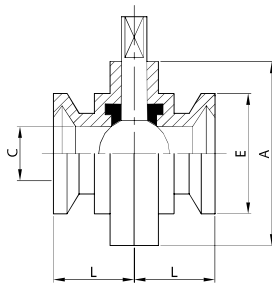

DN	A	B	C	D	gr
40	65,0	25,0	37,0	40,0	130
50	75,0	30,0	49,0	52,0	160
60	86,0	32,0	57,0	60,0	210
70	98,0	38,0	66,0	70,0	260
80	109,0	38,0	81,0	85,0	300
100	128,0	38,0	97,4	101,6	350

**TAPPO ENO
ENO BLANK
BOUCHON ENO
TAPÓN ENO**

104 E

DN	A	B	gr
40	65,0	15,0	100
50	75,0	17,0	150
60	86,0	17,0	250
70	98,0	17,0	300
80	109,0	17,0	325
100	128,0	17,0	350

**GUARNIZIONE PER BOCC.
SEAL RING FOR PART
JOINT POUR FERRULE
JUNTA ENLACE**

131 E

DN	B	C
40	13,0	40,0
50	13,0	50,0
60	13,0	60,0
70	14,0	70,0
80	14,0	80,0
100	14,0	100,0

**V. FARFALLA ENO/ENO
BUTTERFLY V. ENO/ENO
V. PAPILLON ENO/ENO
V. MARIPOSA ENO/ENO**

722 E

DN	A	C	E	L	gr
40	92,0	37,0	65,0	38,0	1.450
50	105,0	49,0	75,0	40,0	1.870
60	112,0	57,0	86,0	40,0	2.300
70	125,0	66,0	98,0	40,0	2.755
80	137,0	81,0	108,0	41,0	3.200
100	157,0	97,4	129,0	44,0	3.940

**V. FARFALLA ENO/EL.
BUTTERFLY V. ENO/PE.
V. PAPILLON ENO/BL.
V. MARIPOSA ENO/EL.**

721 E