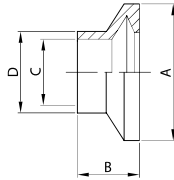

**MORSETTO ENO
ENO CLAMP
COLLIER ENO
ABRAZADERA ENO**

121 E

DN	gr
40	200
50	250
60	300
70	350
80	400
100	450

**BOCCHETTONE ENO
ENO PART
FERRULE ENO
ENLACE ENO**

102 E

DN	A	B	C	D	gr
40	65,0	25,0	37,0	40,0	130
50	75,0	30,0	49,0	52,0	160
60	86,0	32,0	57,0	60,0	210
70	98,0	38,0	66,0	70,0	260
80	109,0	38,0	81,0	85,0	300
100	128,0	38,0	97,4	101,6	350

**TAPPO ENO
ENO BLANK
BOUCHON ENO
TAPÓN ENO**

104 E

DN	A	B	gr
40	65,0	15,0	100
50	75,0	17,0	150
60	86,0	17,0	250
70	98,0	17,0	300
80	109,0	17,0	325
100	128,0	17,0	350

**GUARNIZIONE PER BOCC.
SEAL RING FOR PART
JOINT POUR FERRULE
JUNTA ENLACE**