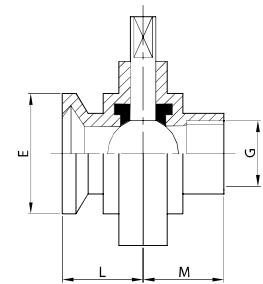

**V. FARFALLA ENO/FL.
BUTTERFLY V. ENO/FL.
V. PAPILLON ENO/BR.
V. MARIPOSA ENO/BR.**

725 E

DN	A	E	L	M	gr
40	90,0	65,0	38,0	47,5	2.470
50	110,0	75,0	40,0	49,5	2.920
60	130,0	86,0	40,0	49,5	3.480
70	130,0	98,0	40,0	50,5	3.980
80	150,0	108,0	41,0	51,5	5.400
100	170,0	129,0	44,0	53,5	6.390

**V. FARFALLA ENO/F. FE.
BUTTERFLY V. ENO/T. FE.
V. PAPILLON ENO/F. FE.
V. MARIPOSA ENO/R. H.**

782 E

DN	E	G	L	M	gr
40	65,0	1 1/4"	38,0	38,0	1.450
50	75,0	1 1/2"	40,0	38,0	1.870
60	86,0	2"	40,0	40,0	2.300
70	98,0	2 1/2"	40,0	40,0	2.755
80	108,0	3"	41,0	41,0	3.200
100	129,0	4"	44,0	44,0	3.940