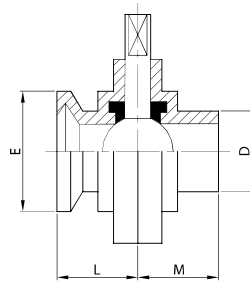

DN	D	E	L	M	gr
40	40,0	65,0	38,0	38,0	1.220
50	52,0	75,0	40,0	40,0	1.570
60	60,0	86,0	40,0	40,0	1.880
70	70,0	98,0	40,0	41,0	2.255
80	85,0	108,0	41,0	42,0	2.750
100	101,6	129,0	44,0	44,0	3.390

**V. FARFALLA ENO/FL.
BUTTERFLY V. ENO/FL.
V. PAPILLON ENO/BR.
V. MARIPOSA ENO/BR.**

725 E